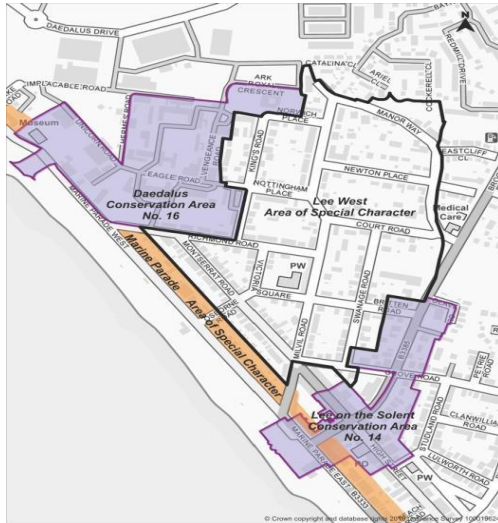

LEE WEST AREA OF SPECIAL CHARACTER SPD

The council is currently consulting on the Lee West Area of Special Character Supplementary Planning Document (SPD).

The consultation will run from
Monday 25 March to Friday 10 May 2019

Exhibitions of the SPD are viewable at St Faith's Parish Centre, Lee-on-the-Solent Library and the Town Hall (please check their opening times). Representatives from Gosport Borough Council will be available in the Lee on the Solent Library on Thursday 11 April 3-5pm and Thursday 25 April 10-12pm.